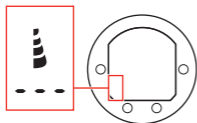

<10cm 0.3ft

3.

No connection

FAIL

no conn

1.

<1.2m
4ft

(2.)

Low battery

High pressure

Technical Specifications

- Operating temperature: 0°C to 40°C / 32°F to 104°F
- Storage temperature: -20°C to +50°C / -4°F to +122°F
- Maximum depth of operation: 150 m / 492 ft (complying with EN 13319)
- Max. diameter: 40 mm / 1.57 in
- Length: 80 mm / 3.15 in
- Weight: 103 g / 3.6 oz
- Resolution: 1 bar / 1 psi
- Rated working pressure: 300 bar / 4000 psi
- Max. allowed pressure: 400 bar / 5800 psi